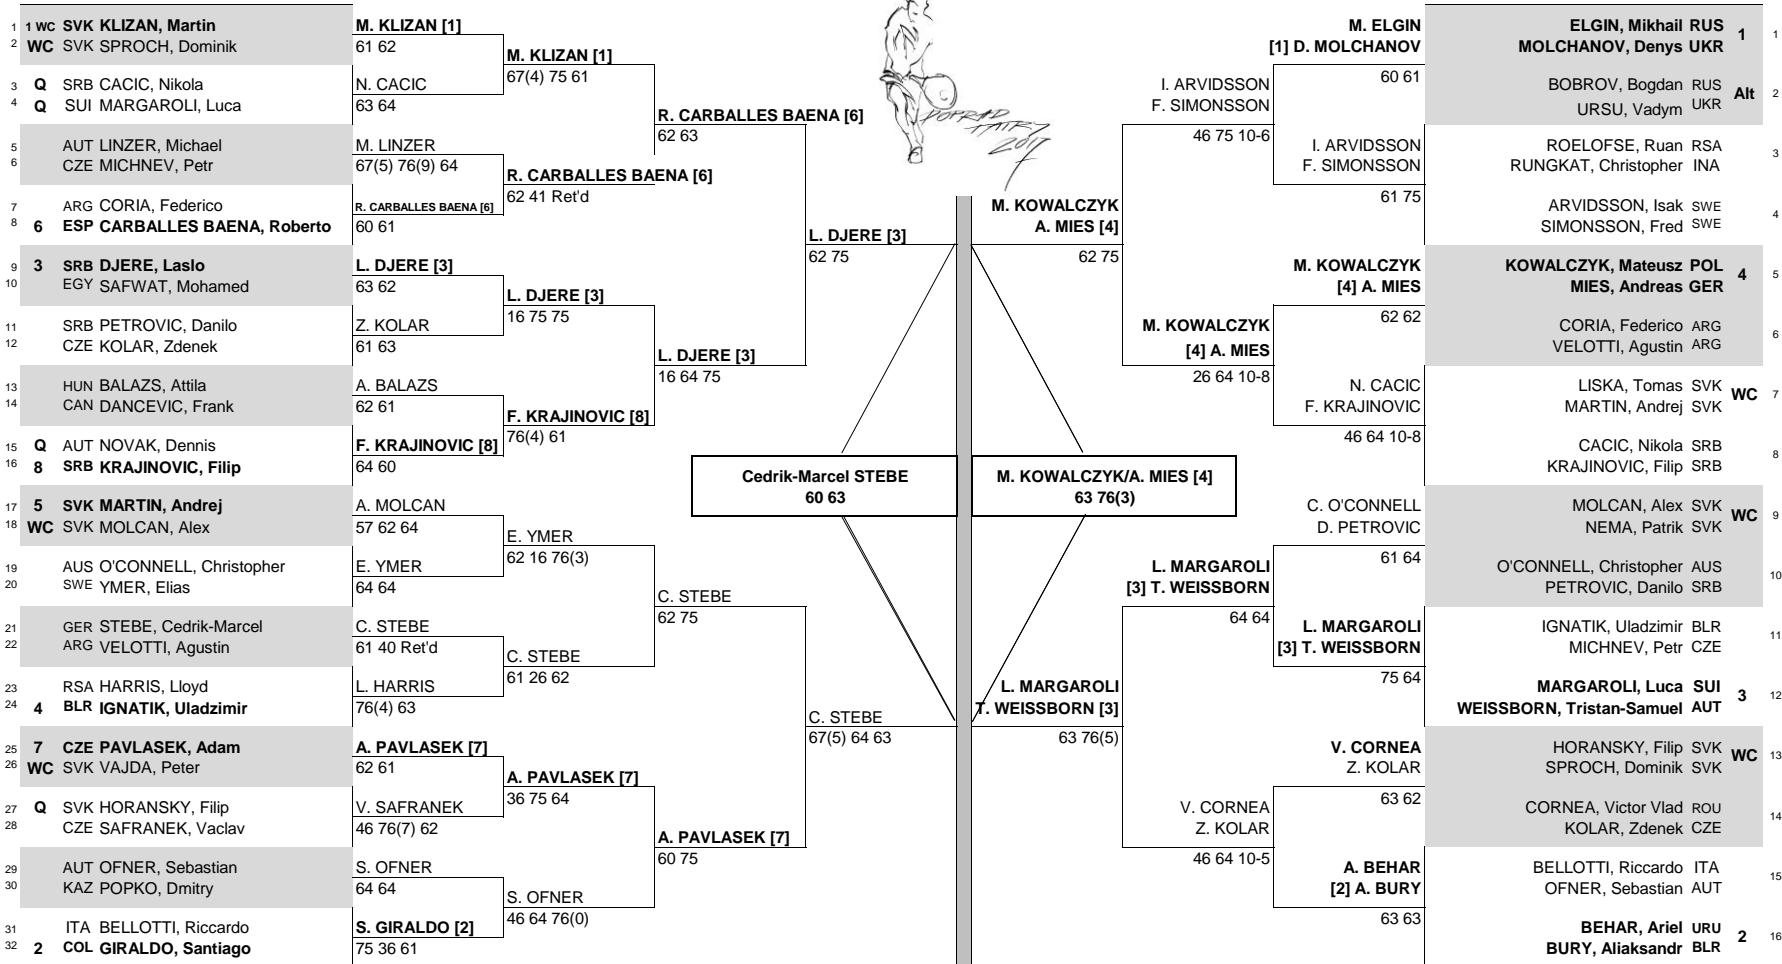

Poprad-Tatry Challenger 2017

CITY, COUNTRY
Poprad-Tatry, Slovakia

TOURNAMENT DATES
19-24 June 2017

SURFACE
Red Clay

TOTAL FINANCIAL COMMITMENT
€ 64,000

STATUS	NAT	MAIN DRAW SINGLES		MAIN DRAW DOUBLES		NAT.	STATUS
--------	-----	-------------------	--	-------------------	--	------	--------

ATP, Inc. © Copyright 2014

SEEDED PLAYERS				LUCKY LOSERS		RETIREMENTS/WALKOVERS		SEEDED TEAMS				ALTERNATES		RETIREMENTS/W.O.	
RANK	PRIZE MONEY	POINTS				RANK	PRIZE MONEY (PER TEAM)	POINTS							
1	€ 9,200	90	WINNER		M. Linzer - Left ankle	1	€ 3,950	90	ELGIN, Mikhail / MOLCHANOV, Denys		B. Bobrov / V. Ursu				
2	€ 5,400	55	FINALIST		A. Velotti - Neck	2	€ 2,350	55	BEHAR, Ariel / BURY, Aliaksandr						
3	€ 3,250	33	SEMI-FINALIST			3	€ 1,300	33	MARGAROLI, Luca / WEISSBORN, Tristan-Samuel						
4	€ 1,850	17	QUARTER-FINALIST			4	€ 850	17	KOWALCZYK, Mateusz / MIES, Andreas						
5	€ 1,100	8	SECOND ROUND				€ 460	0							
6	€ 660	0	FIRST ROUND												
7															
8															