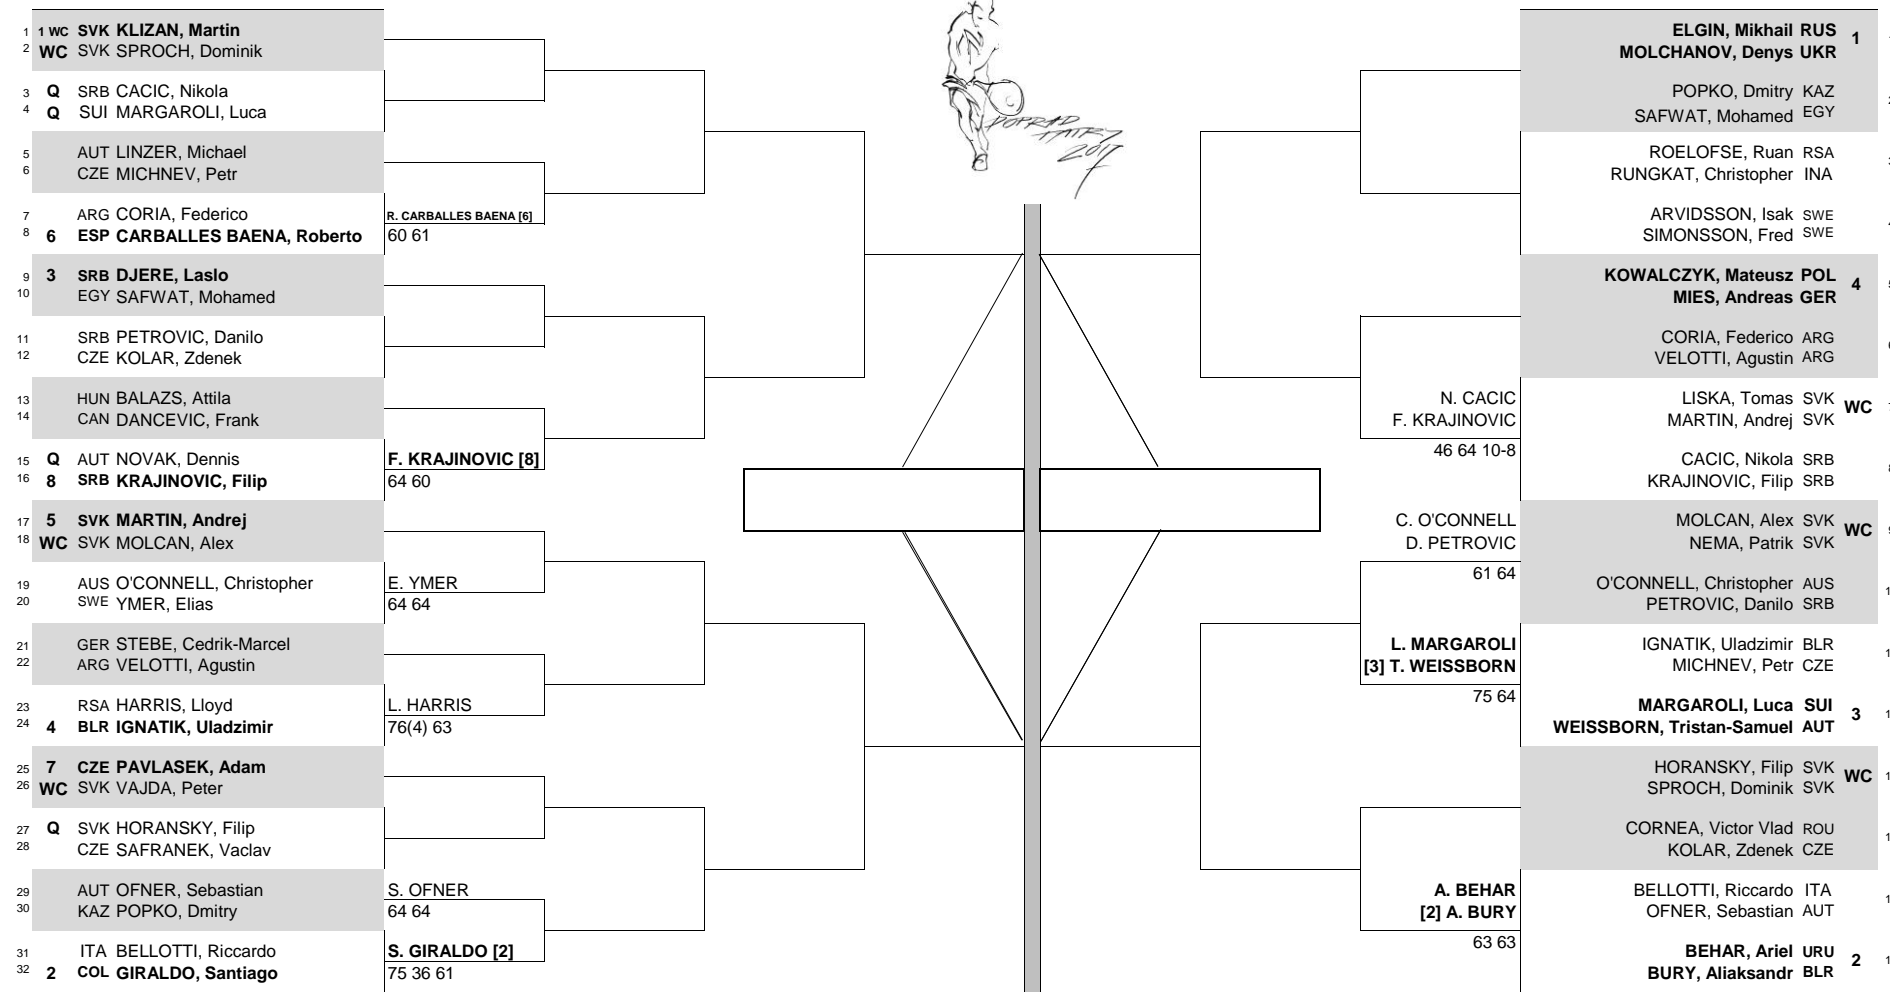

Poprad-Tatry Challenger 2017

CITY, COUNTRY
Poprad-Tatry, Slovakia

TOURNAMENT DATES
19-24 June 2017

SURFACE
Red Clay

TOTAL FINANCIAL COMMITMENT
€ 64,000

STATUS	NAT	MAIN DRAW SINGLES		MAIN DRAW DOUBLES		NAT.	STATUS
--------	-----	-------------------	--	-------------------	--	------	--------

ATP, Inc. © Copyright 2014

SEEDED PLAYERS				LUCKY LOSERS				RETIREMENTS/WALKOVERS				SEEDED TEAMS				ALTERNATES				RETIREMENTS/S.W.O.											
RANK	NAME	PRIZE MONEY	POINTS					RANK	NAME	PRIZE MONEY (PER TEAM)	POINTS																				
1	KLIZAN, Martin	€ 9,200	90					191	ELGIN, Mikhail / MOLCHANOV, Denys	€ 3,950	90																				
2	GIRALDO, Santiago	€ 5,400	55					203	BEHAR, Ariel / BURY, Aliaksandr	€ 2,350	55																				
3	DJERE, Laslo	€ 3,250	33					230	MARGAROLI, Luca / WEISSBORN, Tristan-Samuel	€ 1,380	33																				
4	IGNATIK, Uladzimir	€ 1,850	17	WITHDRAWALS				299	KOWALCZYK, Mateusz / MIES, Andreas	€ 850	17					WITHDRAWALS															
5	MARTIN, Andrej	€ 1,100	8							€ 460	0																				
6	CARBALLES BAENA, Roberto	€ 660	0					FOLLOW LIVE SCORING AT www.ATPWorldTour.com																							
7	PAVLASEK, Adam		140					LAST DIRECT ACCEPTANCE				Safwat, Mohamed - 282				ATP SUPERVISOR				Greg Wojcik				LAST DIRECT ACCEPTANCE				Cacic, N/Krajinovic, F. - 721			
8	KRAJINOVIC, Filip		186																												